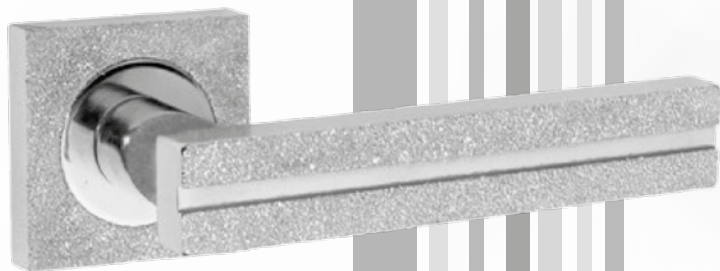

	Price €
Satiny	135,00

MOD. SONIA

DESCRIPTION

	Price €
Brass	138,00

Handles

available only in the essences of the catalogue

MOD. ALICE

DESCRIPTION

	Price €
Brass	191,00

MOD. SILVIA

DESCRIPTION

	Price €
Brass	186,00

MOD. DEBORA

DESCRIPTION

	Price €
Inox Steel	70,00

MOD. BARBARA