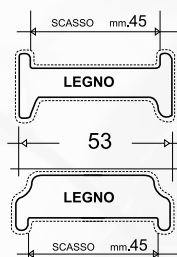

MOD. MADRID

DESCRIPTION

MEDIUM WALNUT	Price €	ANTIQUE WALNUT	Price €
Leaf profile with one door	740,00	Leaf profile with one door	825,00
Leaf profile with doubledoor	1480,00	Leaf profile with doubledoor	1650,00
Sliding one door with plug handle	740,00	Sliding one door with plug handle	825,00
Sliding double door with lock	1528,00	Sliding double door with lock	1698,00

Colours: Medium Walnut, Antique Walnut
For sliding models
to add coverborder
A.U. n°1 netti € 7,50
A.D. n°1+2 netti € 16,00