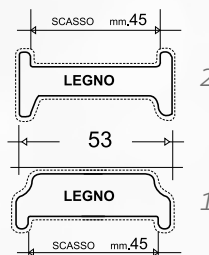

MOD. PECHINO

DESCRIPTION

MEDIUM WALNUT	Price €	ANTIQUE WALNUT	Price €
Leaf profile with one door	664,00	Leaf profile with one door	730,00
Leaf profile with doubledoor	1328,00	Leaf profile with doubledoor	1460,00
Sliding one door with plug handle	664,00	Sliding one door with plug handle	730,00
Sliding double door with lock	1376,00	Sliding double door with lock	1508,00

Colours: Medium Walnut, Antique Walnut
For sliding models
to add coverboard
A.U. n°1 netti € 7,50
A.D. n°1+2 netti € 16,00
Glass not included