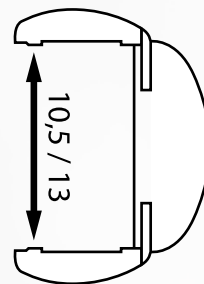

PASSING FRAME

DESCRIPTION	Price €
Passing frame completed with tab from sp. 10,5 cm to 13,0 cm	180,00
Passing frame completed with tab from sp. 14,0 cm to 25,0 cm	287,00
Passing frame completed with tab from sp. 26,0 cm to 35,0 cm	298,00
Passing frame completed with tab from sp. 36,0 cm to 50,0 cm	308,00

For essence wengè, white rovere + 20%