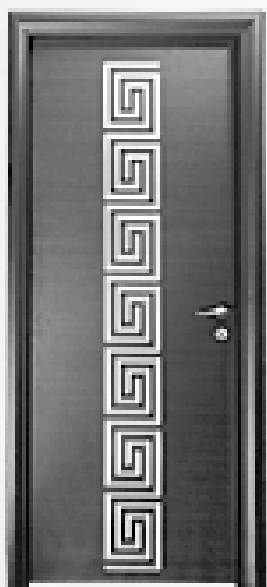

MOD. GARDENIA*

DESCRIPTION

STANDARD ESSENCES	Price €	WENGE' - WHITE ROVERE	Price €
Leaf profile with one door	575,00	Leaf profile with one door	690,00
Leaf profile with doubledoor	1150,00	Leaf profile with doubledoor	1380,00
Sliding one door with plug handle	633,00	Sliding one door with plug handle	749,00
Sliding double door with lock	1314,00	Sliding double door with lock	1546,00

*Colors availables: Antique Walnut/Cherry, White.