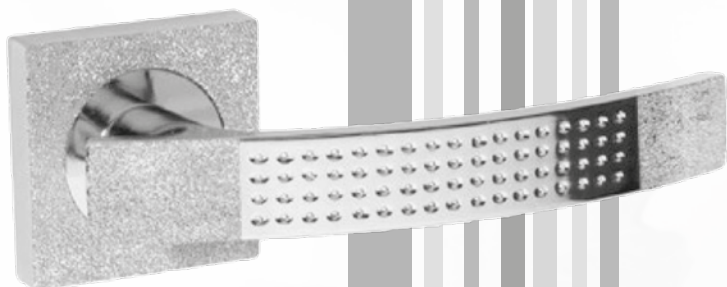

	Price €
Satiny	135,00

MOD. SONIA

DESCRIPTION

	Price €
Brass	138,00

Handles

available only in the essences of the catalogue

MOD. ALICE

DESCRIPTION

	Price €
Brass	191,00

MOD. SILVIA

DESCRIPTION

	Price €
Brass	186,00

MOD. DEBORA

DESCRIPTION

	Price €
Inox Steel	70,00

MOD. BARBARA