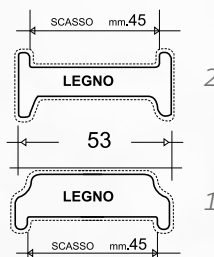

MOD. MANILA

DESCRIPTION			
MEDIUM WALNUT	Price €	ANTIQUÉ WALNUT	Price €
Leaf profile with one door	674,00	Leaf profile with one door	744,00
Leaf profile with doubledoor	1348,00	Leaf profile with doubledoor	1480,00
Sliding one door with plug handle	674,00	Sliding one door with plug handle	740,00
Sliding double door with lock	1396,00	Sliding double door with lock	1528,00

Colours: Medium Walnut, Antiqué Walnut
For sliding models to add coverborder
A.U. n°1 netti € 7,50
A.D. n°1+2 netti € 16,00