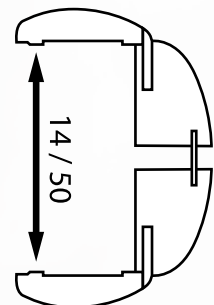

PASSING FRAME

DESCRIPTION	Price €
Passing frame completed with tab from sp. 10,5 cm to 13,0 cm	180,00
Passing frame completed with tab from sp. 14,0 cm to 25,0 cm	287,00
Passing frame completed with tab from sp. 26,0 cm to 35,0 cm	298,00
Passing frame completed with tab from sp. 36,0 cm to 50,0 cm	308,00

For essence wengè, white rovere + 20%