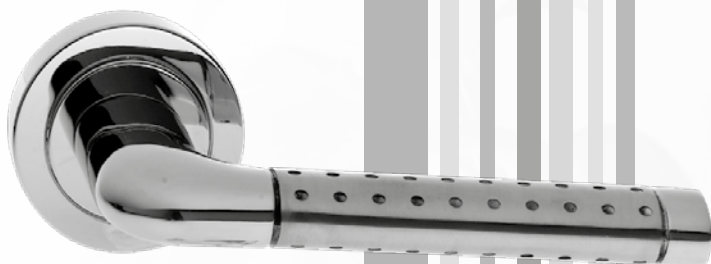

	Price €
Satiny	135,00

MOD. SONIA

DESCRIPTION

	Price €
Brass	138,00

Handles

available only in the essences of the catalogue

MOD. ALICE

DESCRIPTION

	Price €
Brass	191,00

MOD. SILVIA

DESCRIPTION

	Price €
Brass	186,00

MOD. DEBORA

DESCRIPTION

	Price €
Inox Steel	70,00

MOD. BARBARA