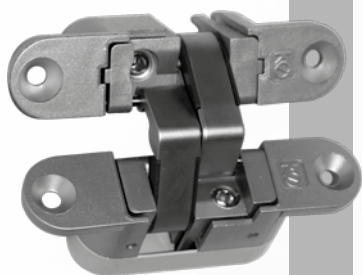

COMPLETE MONORAIL FOR EXTERNAL WALL

DESCRIPTION

	Price €
Till 2 meters	147,00
More	+10%

GUIDE ANCHORAGE FOR EXTERNAL WALL

DESCRIPTION

	Price €
Fir (netti)	21,00

HIDDING HINGES FOR BOARDER DOOR

DESCRIZIONE

	Price €
Brass	35,00
Satiny	37,00

SUBFRAME